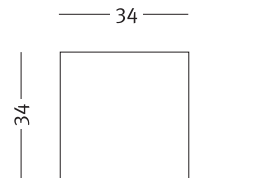

## Inside shelves

Code: PRATICO

Colours and finishes:

Painted metallized silver

Metallized silver laminate

[www . l e s s m o r e . i t](http://www.lessmore.it)

Proprietà Ghibli International - Gornate Olona (VA) - Italy- p.iva 02726870120