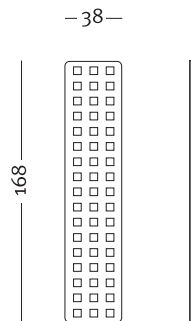

External side panels

Code: PRATICO

Colours and finishes:

Square metallized laminate