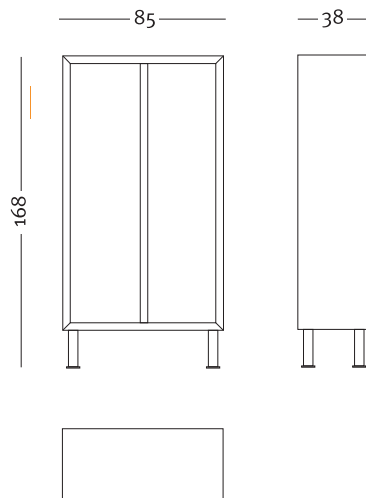

www.lessmore.it  
made in Italy

tutti i diritti sono riservati. all the rights are reserved

Structure

Wing doors

Code: PRATICO

Colours and finishes:

Lacquered white mat finish  
Maple wood veneer

Code: PRATICO