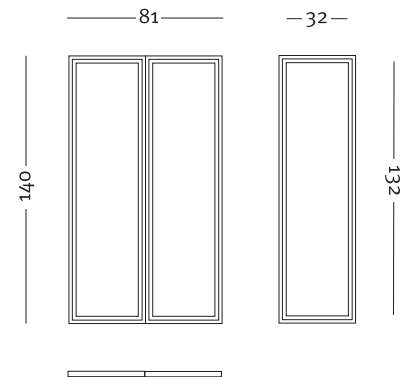

www.lessmore.it  
made in Italy

tutti i diritti sono riservati. all the rights are reserved

Structure

Wing doors

Code: PRATICO

Colours and finishes:

Lacquered white mat finish  
Maple wood veneer

Code: PRATICO