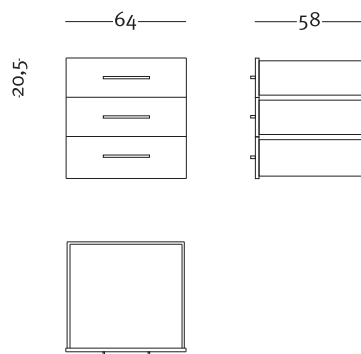

Structure

Back panels

Code: LIRICO

Colours and finishes:

Lacquered white mat finish
Maple wood veneer
White laminate
Maple wood laminate

Code: LIRICO

Colours and finishes:

Lacquered white mat finish
Maple wood veneer
White laminate
Maple wood laminate
Metallized silver laminate

Drawers

Doors

Code: LIRICO

Colours and finishes:

Lacquered white math finish
Maple wood veneer
Zebrano wood veneer
White laminate
Maple wood laminate

Code: LIRICO

Colours and finishes:

Lacquered white mat finish
Maple wood veneer
White laminate
Maple wood laminate