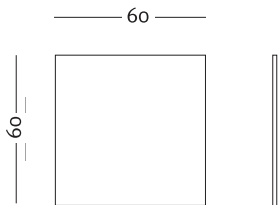

Code: LIRICO

Colours and finishes:

Lacquered white mat finish
Maple wood veneer
White laminate
Maple wood laminate

Inside shelves

Code: LIRICO

Colours and finishes:

- Lacquered white math finish
- Maple wood veneer
- Zebrano wood veneer
- White laminate
- Maple wood laminate
- Metallized silver laminate