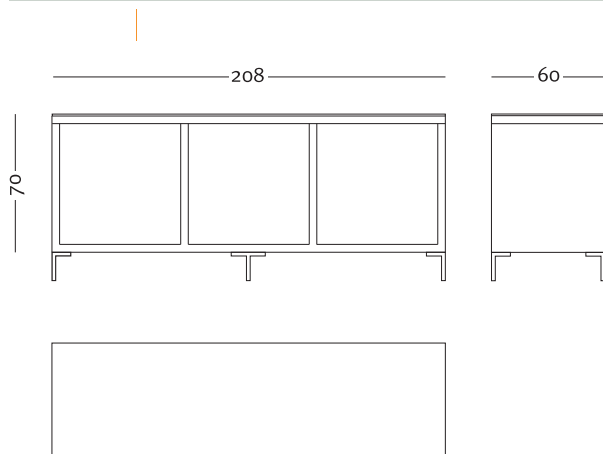

www.lessmore.it
made in Italy

tutti i diritti sono riservati. all the rights are reserved

Structure

Back panels

Code: LIRICO

Colours and finishes:

Lacquered white mat finish
Maple wood veneer
White laminate
Maple wood laminate