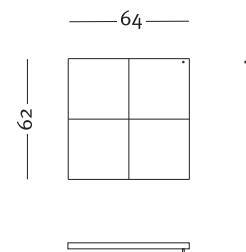

Doors

Code: LIRICO

Colours and finishes:

Lacquered white math finish
Maple wood veneer
Zebrano wood veneer
White laminate
Maple wood laminate

Code: LIRICO

Colours and finishes:

Lacquered white mat finish
Maple wood veneer
White laminate
Maple wood laminate