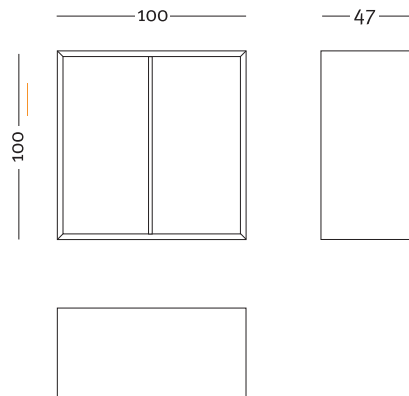

www.lessmore.it
made in Italy

tutti i diritti sono riservati. all the rights are reserved

Structure

Fluent shutters

Code: CUBO

Colours and finishes:

- Lacquered white mat finish
- Maple wood veneer
- White laminate
- Maple wood laminate

Code: CUBO

Frame colours and finishes:

- Lacquered white mat finish
- Maple wood veneer
- White laminate
- Maple wood laminate

Panels colours and finishes:

- Metallized silver laminate

Back panels

Inside shelves