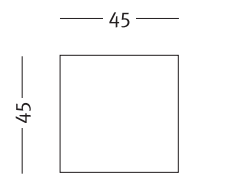

Code: CUBO

Frame colours and finishes:

- Lacquered white mat finish
- Maple wood veneer
- White laminate
- Maple wood laminate

Panels colours and finishes:

- Metallized silver laminate

Back panels

Inside shelves