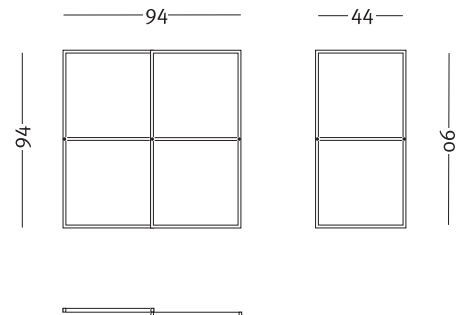

www.lessmore.it
made in Italy

tutti i diritti sono riservati. all the rights are reserved

Structure

Fluent shutters

Code: CUBO

Colours and finishes:

- Lacquered white mat finish
- Maple wood veneer
- White laminate
- Maple wood laminate