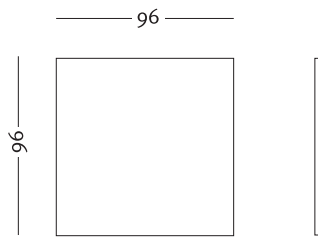

Code: CUBO

Frame colours and finishes:

- Lacquered white mat finish
- Maple wood veneer
- White laminate
- Maple wood laminate

Panels colours and finishes:

- Metallized silver laminate

Back panels

Inside shelves