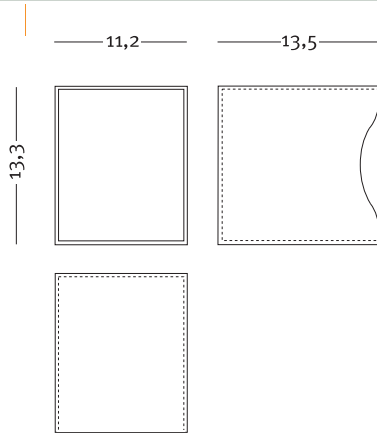

Bibibox®

Code: 092BIBOX/AZ

Colours and finishes: Azure

Code: 092BIBOX/AR

Colours and finishes: Orange

Code: 092BIBOX/VE

Colours and finishes: Green

Code: 092BIBOX/GI

Colours and finishes: Yellow

Code: 092BIBOX/VA

Colours and finishes: Acid green

Code: 092BIBOX/FU

Colours and finishes: Fuchsia

Code: 092BIBOX/BL

Colours and finishes: Electric blue