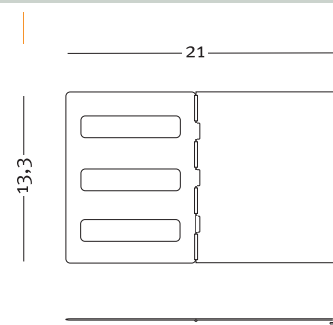

Colours and finishes: Electric blue

Big Shelf

Frame

Big Shelf

Code: BIGSHELF

Colours and finishes: Light grey glazed steel

Frame

Code: FRAME (BIGSHELF)