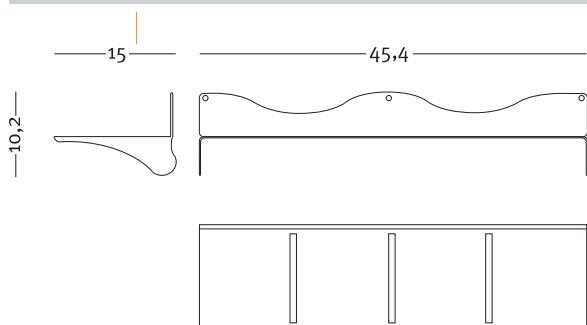

Colours and finishes: Electric blue

Big Shelf

Frame

Big Shelf

Code: BIGSHELF

Colours and finishes: Light grey glazed steel

Frame

Code: FRAME (BIGSHELF)